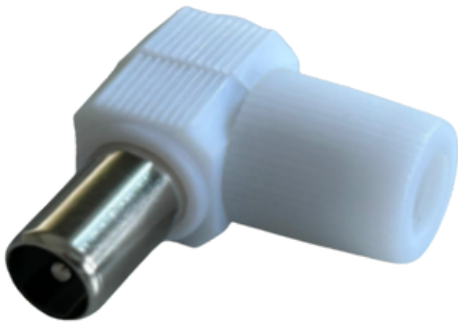

# TV MALE CONNECTOR ANGLE PLASTIC, RS2250

**RS2250**

## Material Details

- Body-1: Brass with nickel plated
- Body-2: POM
- PIN: Brass with silver plated