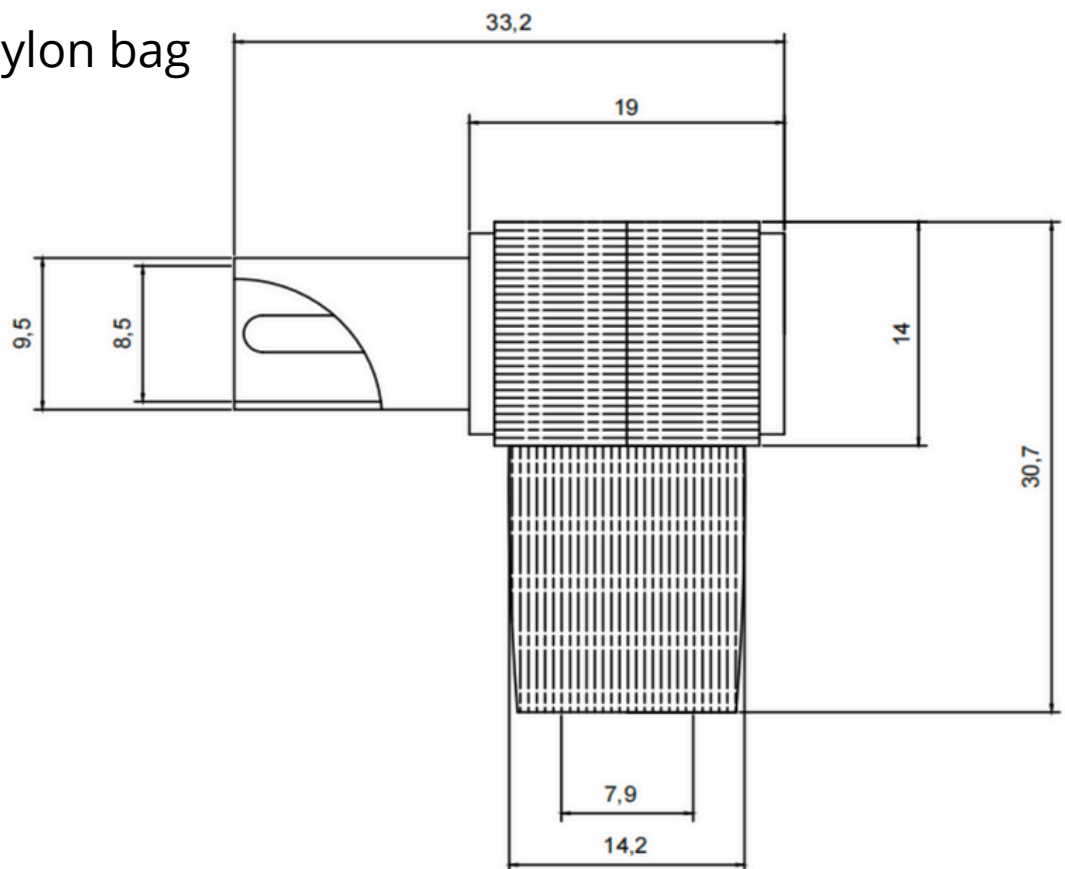

Package

100pcs in naylor bag

PRODUCT NUMBER:
JY9-010A

Liyao Road, Danyang city, Jiangsu province, China